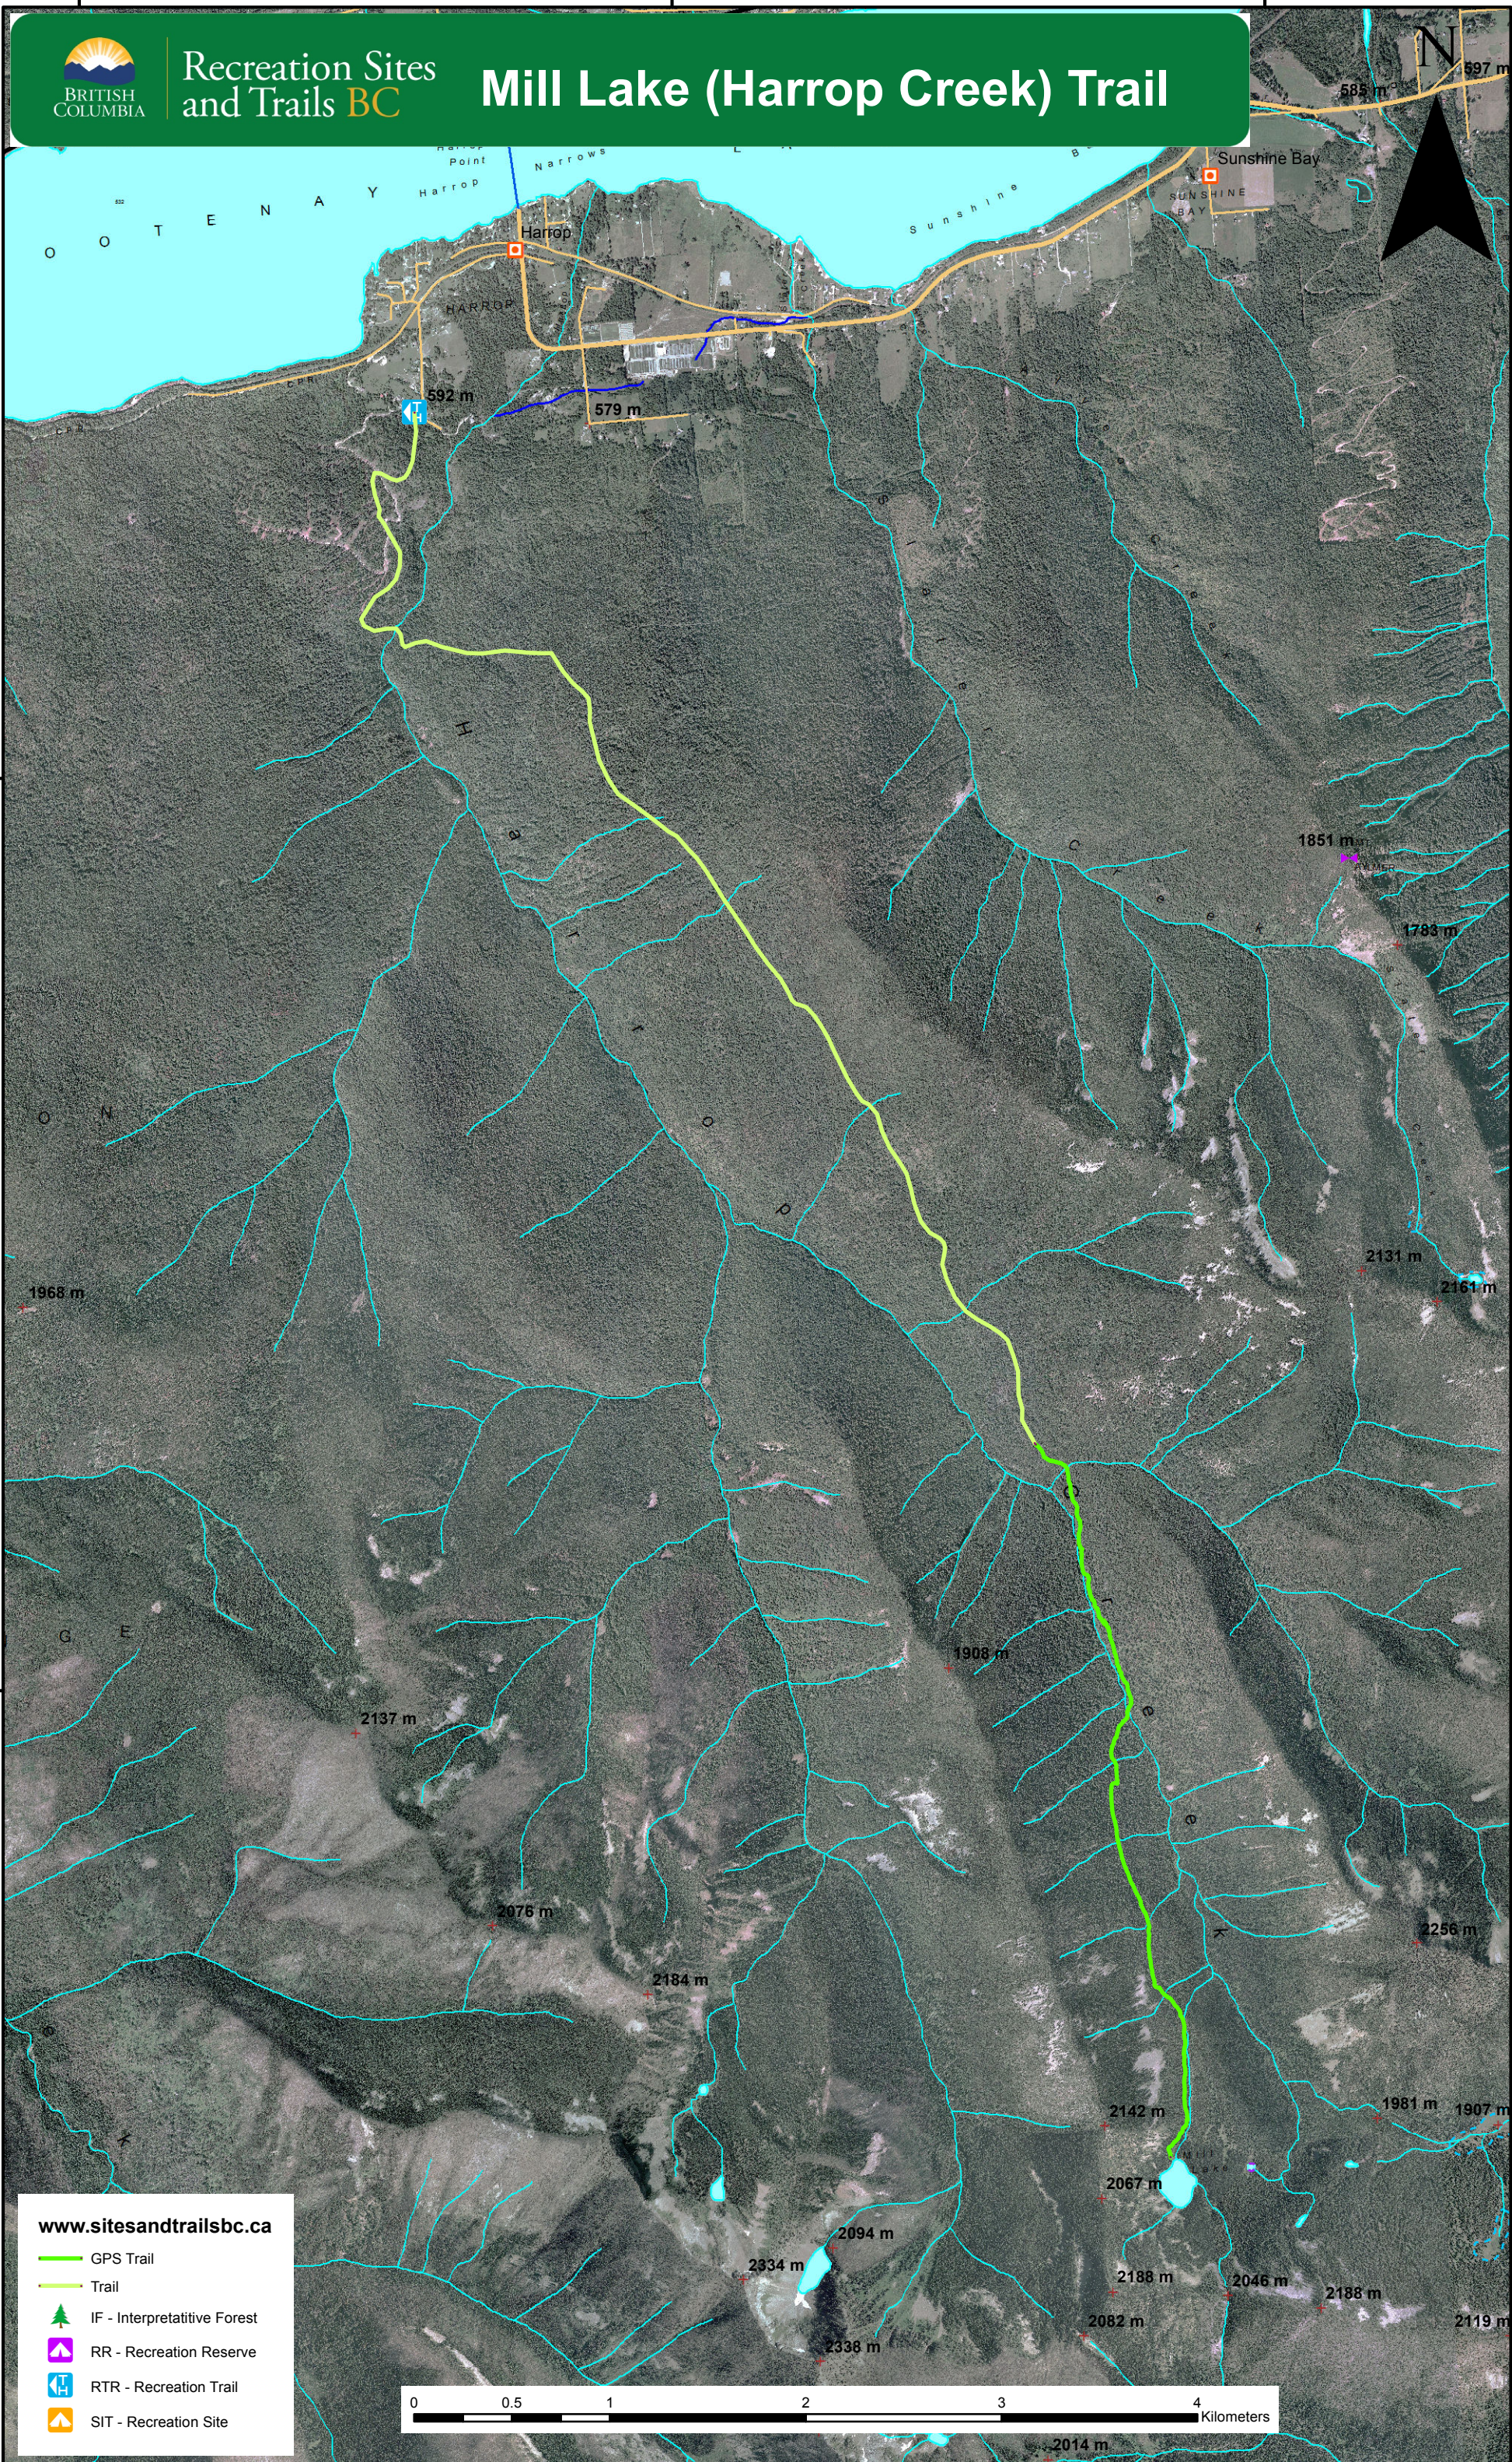

# Mill Lake (Harrop Creek) Trail

[www.sitesandtrailsbc.ca](http://www.sitesandtrailsbc.ca)

-  GPS Trail
-  Trail
-  IF - Interpretative Forest
-  RR - Recreation Reserve
-  RTR - Recreation Trail
-  SIT - Recreation Site